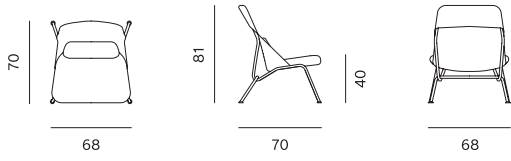

LOUNGE CHAIR / FOTELJA