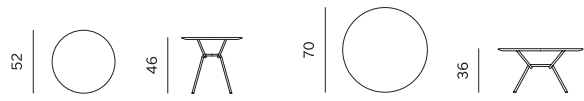

SMALL TABLE / STOLIĆ