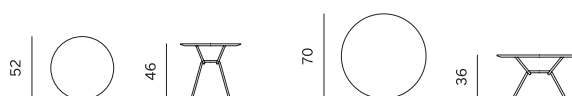

DESIGN: SIMON MORASI PIPERČIĆ

Strain coffee tables are an ideal addition to the armchair, as they complement the armchair's identity both functionally and aesthetically with their lightness and simplicity. They come in two different sizes, with tabletop in 3 colors and legs in the same colour as the armchair's legs.

PANEL	MDF
TABLE TOP	Fenix NTM
BASE	metal
BASE FINISH	powder coated matte / galvanized