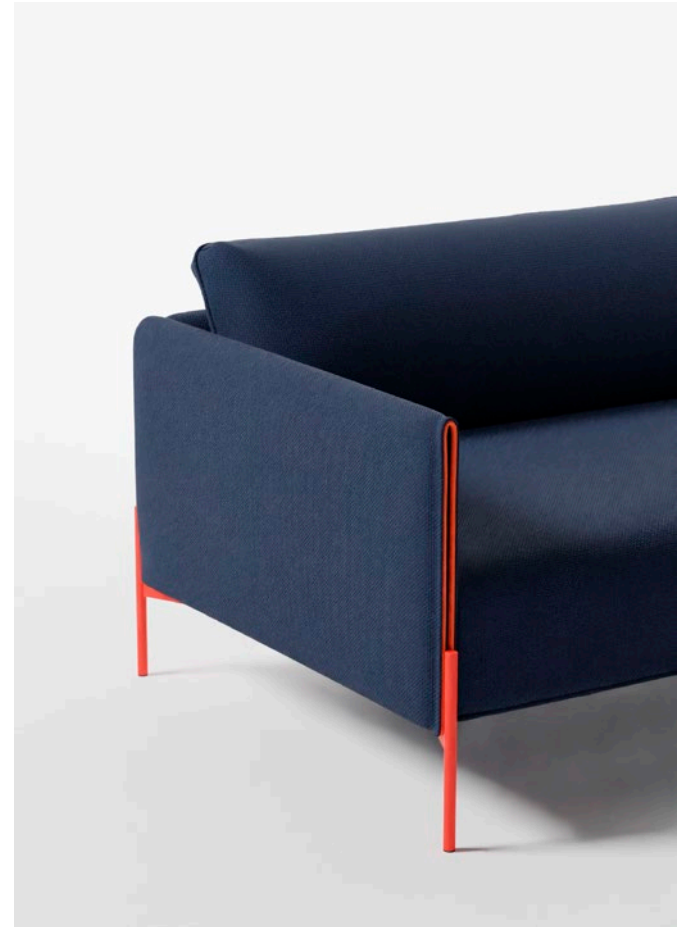

Spectrum collection

PRODUCT SHEET

prostor

Spectrum collection

by ALTHERR DÉSILE PARK

Spectrum collection esthetic reflects a combination of simplicity with complexity. More than a sofa, it is a system of expressive components that builds around foundational core of seat, backrest, and cushions. A base like the perfect white shirt – lightweight, timeless – and further enriched with carefully crafted design details like stiches and colors that make it special. Easy to configure so as to dress up/dress down.

Spectrum collection

by ALTHERR DÉSILE PARK

SPECIFICATIONS AND TECHNICAL DRAWING

SUSPENSION	elastic webbing
BASE	metal + powder coating
LEGS	metal + powder coating / solid wood + lacquer or BLACK lacquer
BACKREST	HR foam, polyester wadding
SUPPORT CUSHION	feather, foam
SEAT	HR foam, polyester wadding
UPHOLSTERY	fabric / leather (removable)

[sofa information website](#)

COMPOSITIONS

1 **ARMCHAIR**
w 82 x d 82 x h 78 cm

2 **2.5SEATER**
w 167 x d 88 x h 78 cm

3 **3SEATER**
w 206 x d 88 x h 78 cm

4 **3.5SEATER**
w 245 x d 88 x h 78 cm

5 **2.5SEATER + CHAISE LONGUE**
w 245 x d 152 x h 78 cm

NOTE

- STRIPES FOR ARMREST **A01** ARE ALWAYS IN LEATHER AND AVAILABLE IN FOLLOWING COLOURS:

- BLACK
- GREY
- BEIGE
- YELLOW
- ORANGE
- RUBY RED
- BLUE
- NICKEL GREEN
- LEATHER DIVINA

ARMRESTS

A01
SOFT ARMREST
w 13 x d 82/88 x h 46 cm