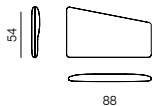

[sofa information website](#)

COMPOSITIONS

1 **ARMCHAIR**
w 82 x d 82 x h 78 cm

2 **2.5SEATER**
w 167 x d 88 x h 78 cm

3 **3SEATER**
w 206 x d 88 x h 78 cm

4 **3.5SEATER**
w 245 x d 88 x h 78 cm

5 **2.5SEATER + CHAISE LONGUE**
w 245 x d 152 x h 78 cm

NOTE

- STRIPES FOR ARMREST **A01** ARE ALWAYS IN LEATHER AND AVAILABLE IN FOLLOWING COLOURS:

- BLACK
- GREY
- BEIGE
- YELLOW
- ORANGE
- RUBY RED
- BLUE
- NICKEL GREEN
- LEATHER DIVINA

ARMRESTS

A01
SOFT ARMREST
w 13 x d 82/88 x h 46 cm

A02
STRAIGHT ARMREST
w 8 x d 82/88 x h 46 cm

A03
DIAGONAL ARMREST
w 8 x d 82/88 x h 54 cm

LEGS

B01
THIN METAL LEGS
w 19 x d 19 x h 19 (total 23) cm

B02
WOODEN LEGS
w 4 x d 4,5 x h 19 cm

B03
RECESSED METAL LEGS
w 3 x d 5 x h 19 cm