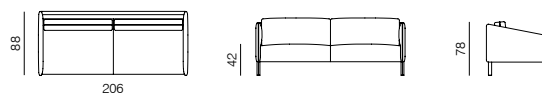

[sofa information website](#)

COMPOSITIONS

1 **ARMCHAIR**
w 82 x d 82 x h 78 cm

2 **2.5SEATER**
w 167 x d 88 x h 78 cm

3 **3SEATER**
w 206 x d 88 x h 78 cm

4 **3.5SEATER**
w 245 x d 88 x h 78 cm

5 **2.5SEATER + CHAISE LONGUE**
w 245 x d 152 x h 78 cm

NOTE

- STRIPES FOR ARMREST **A01** ARE ALWAYS IN LEATHER AND AVAILABLE IN FOLLOWING COLOURS:

- BLACK
- GREY
- BEIGE
- YELLOW
- ORANGE
- RUBY RED
- BLUE
- NICKEL GREEN
- LEATHER DIVINA

ARMRESTS

A01
SOFT ARMREST
w 13 x d 82/88 x h 46 cm

A02
STRAIGHT ARMREST
w 8 x d 82/88 x h 46 cm

A03
DIAGONAL ARMREST
w 8 x d 82/88 x h 54 cm

LEGS

B01
THIN METAL LEGS
w 19 x d 19 x h 19 (total 23) cm

B02
WOODEN LEGS
w 4 x d 4,5 x h 19 cm

B03
RECESSED METAL LEGS
w 3 x d 5 x h 19 cm