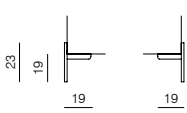

A02
STRAIGHT ARMREST
w 8 x d 82/88 x h 46 cm

A03
DIAGONAL ARMREST
w 8 x d 82/88 x h 54 cm

LEGS

B01
THIN METAL LEGS
w 19 x d 19 x h 19 (total 23) cm

B02
WOODEN LEGS
w 4 x d 4,5 x h 19 cm

B03
RECESSED METAL LEGS
w 3 x d 5 x h 19 cm