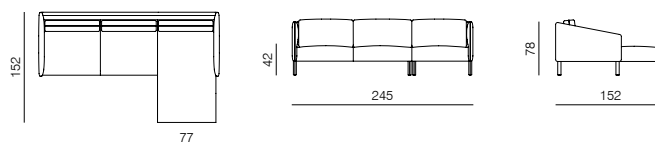

[sofa information website](#)

COMPOSITIONS

1 **ARMCHAIR**
w 82 x d 82 x h 78 cm

2 **2.5SEATER**
w 167 x d 88 x h 78 cm

3 **3SEATER**
w 206 x d 88 x h 78 cm

4 **3.5SEATER**
w 245 x d 88 x h 78 cm

5 **2.5SEATER + CHAISE LONGUE**
w 245 x d 152 x h 78 cm

NOTE

- STRIPES FOR ARMREST **A01** ARE ALWAYS IN LEATHER AND AVAILABLE IN FOLLOWING COLOURS:

- BLACK
- GREY
- BEIGE
- YELLOW
- ORANGE
- RUBY RED
- BLUE
- NICKEL GREEN
- LEATHER DIVINA

ARMRESTS

A01
SOFT ARMREST
w 13 x d 82/88 x h 46 cm

A02
STRAIGHT ARMREST
w 8 x d 82/88 x h 46 cm

A03
DIAGONAL ARMREST
w 8 x d 82/88 x h 54 cm

LEGS

B01
THIN METAL LEGS
w 19 x d 19 x h 19 (total 23) cm

B02
WOODEN LEGS
w 4 x d 4,5 x h 19 cm

B03
RECESSED METAL LEGS
w 3 x d 5 x h 19 cm