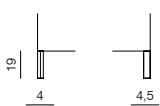

A02
STRAIGHT ARMREST
w 8 x d 82/88 x h 46 cm

A03
DIAGONAL ARMREST
w 8 x d 82/88 x h 54 cm

LEGS

B01
THIN METAL LEGS
w 19 x d 19 x h 19 (total 23) cm

B02
WOODEN LEGS
w 4 x d 4,5 x h 19 cm

B03
RECESSED METAL LEGS
w 3 x d 5 x h 19 cm