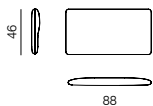

[sofa information website](#)

COMPOSITIONS

1 **ARMCHAIR**
w 82 x d 82 x h 78 cm

2 **2.5SEATER**
w 167 x d 88 x h 78 cm

3 **3SEATER**
w 206 x d 88 x h 78 cm

4 **3.5SEATER**
w 245 x d 88 x h 78 cm

5 **2.5SEATER + CHAISE LONGUE**
w 245 x d 152 x h 78 cm

NOTE

- STRIPES FOR ARMREST **A01** ARE ALWAYS IN LEATHER AND AVAILABLE IN FOLLOWING COLOURS:

- BLACK
- GREY
- BEIGE
- YELLOW
- ORANGE
- RUBY RED
- BLUE
- NICKEL GREEN
- LEATHER DIVINA

ARMRESTS

A01
SOFT ARMREST
w 13 x d 82/88 x h 46 cm

A02
STRAIGHT ARMREST
w 8 x d 82/88 x h 46 cm

A03
DIAGONAL ARMREST
w 8 x d 82/88 x h 54 cm

LEGS

B01
THIN METAL LEGS
w 19 x d 19 x h 19 (total 23) cm

B02
WOODEN LEGS
w 4 x d 4,5 x h 19 cm

B03
RECESSED METAL LEGS
w 3 x d 5 x h 19 cm