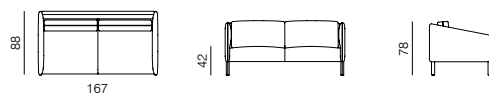

Spectrum collection

by ALTHERR DÉSILE PARK

SPECIFICATIONS AND TECHNICAL DRAWING

SUSPENSION	elastic webbing
BASE	metal + powder coating
LEGS	metal + powder coating / solid wood + lacquer or BLACK lacquer
BACKREST	HR foam, polyester wadding
SUPPORT CUSHION	feather, foam
SEAT	HR foam, polyester wadding
UPHOLSTERY	fabric / leather (removable)

[sofa information website](#)

COMPOSITIONS

1 **ARMCHAIR**
w 82 x d 82 x h 78 cm

2 **2.5SEATER**
w 167 x d 88 x h 78 cm

3 **3SEATER**
w 206 x d 88 x h 78 cm

4 **3.5SEATER**
w 245 x d 88 x h 78 cm

5 **2.5SEATER + CHAISE LONGUE**
w 245 x d 152 x h 78 cm

A02
STRAIGHT ARMREST
w 8 x d 82/88 x h 46 cm

A03
DIAGONAL ARMREST
w 8 x d 82/88 x h 54 cm

LEGS

B01
THIN METAL LEGS
w 19 x d 19 x h 19 (total 23) cm

B02
WOODEN LEGS
w 4 x d 4,5 x h 19 cm

B03
RECESSED METAL LEGS
w 3 x d 5 x h 19 cm