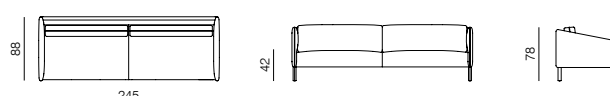

[sofa information website](#)

COMPOSITIONS

1 **ARMCHAIR**
w 82 x d 82 x h 78 cm

2 **2.5SEATER**
w 167 x d 88 x h 78 cm

3 **3SEATER**
w 206 x d 88 x h 78 cm

4 **3.5SEATER**
w 245 x d 88 x h 78 cm

5 **2.5SEATER + CHAISE LONGUE**
w 245 x d 152 x h 78 cm

NOTE

- STRIPES FOR ARMREST **A01** ARE ALWAYS IN LEATHER AND AVAILABLE IN FOLLOWING COLOURS:

- BLACK
- GREY
- BEIGE
- YELLOW
- ORANGE
- RUBY RED
- BLUE
- NICKEL GREEN
- LEATHER DIVINA

ARMRESTS

A01
SOFT ARMREST
w 13 x d 82/88 x h 46 cm

A02
STRAIGHT ARMREST
w 8 x d 82/88 x h 46 cm

A03
DIAGONAL ARMREST
w 8 x d 82/88 x h 54 cm

LEGS

B01
THIN METAL LEGS
w 19 x d 19 x h 19 (total 23) cm

B02
WOODEN LEGS
w 4 x d 4,5 x h 19 cm

B03
RECESSED METAL LEGS
w 3 x d 5 x h 19 cm