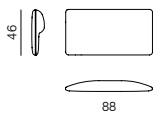

[sofa information website](#)

COMPOSITIONS

1 **ARMCHAIR**
w 82 x d 82 x h 78 cm

2 **2.5SEATER**
w 167 x d 88 x h 78 cm

3 **3SEATER**
w 206 x d 88 x h 78 cm

4 **3.5SEATER**
w 245 x d 88 x h 78 cm

5 **2.5SEATER + CHAISE LONGUE**
w 245 x d 152 x h 78 cm

NOTE

- STRIPES FOR ARMREST **A01** ARE ALWAYS IN LEATHER AND AVAILABLE IN FOLLOWING COLOURS:

- BLACK
- GREY
- BEIGE
- YELLOW
- ORANGE
- RUBY RED
- BLUE
- NICKEL GREEN
- LEATHER DIVINA

ARMRESTS

A01
SOFT ARMREST
w 13 x d 82/88 x h 46 cm

A02
STRAIGHT ARMREST
w 8 x d 82/88 x h 46 cm

A03
DIAGONAL ARMREST
w 8 x d 82/88 x h 54 cm

LEGS

B01
THIN METAL LEGS
w 19 x d 19 x h 19 (total 23) cm

B02
WOODEN LEGS
w 4 x d 4,5 x h 19 cm

B03
RECESSED METAL LEGS
w 3 x d 5 x h 19 cm