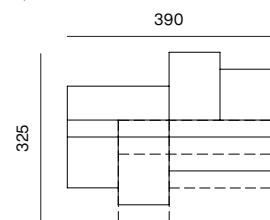

2SEATER, CHAISE LONGUE 98, SEAT S 98 (2X), SEAT M 98, SEAT XL 65, BACKREST S HIGH
dimensions w 390 x d 293 x h 70 cm
opened: w 390 x d 325 x h 70 cm