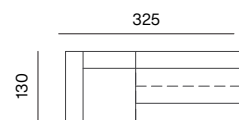

SEAT S 98 (2X), SEAT M 98 (2X), SEAT XL 65 (2X), BACKREST XL HIGH (2X)
dimensions w 390 x d 293 x h 70 cm

SEAT XL 65, BACKREST S LOW, BACKREST XL HIGH
dimensions w 228 x d 98 x h 70 cm

SEAT XL 65, BACKREST S LOW, BACKREST XL HIGH
dimensions w 228 x d 98 x h 70 cm

SEAT XL 65, BACKREST S LOW (2X), BACKREST XL HIGH
dimensions w 260 x d 98 x h 70 cm

SEAT M 98, SEAT XL 65, BACKREST S HIGH, BACKREST L LOW, BACKREST XL HIGH (OPTION B)
dimensions w 325 x d 163 x h 70 cm

SEAT M 98, SEAT XL 65, BACKREST S HIGH, BACKREST S LOW, BACKREST L LOW, BACKREST XL HIGH
dimensions w 358 x d 163 x h 70 cm

SEAT M 98, SEAT M 130, SEAT XL 65, BACKREST S HIGH, BACKREST M HIGH, BACKREST XL HIGH
dimensions w 358 x d 293 x h 70 cm

SPECIFICATIONS AND TECHNICAL DRAWING

2SEATER, SEAT S 98, BACKREST S HIGH, BACKREST M LOW
 dimensions w 325 x d 130 x h 70 cm

2SEATER, SEAT S 98, BACKREST S HIGH, BACKREST S LOW
 dimensions w 325 x d 130 x h 70 cm