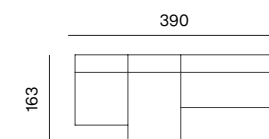

2SEATER
dimensions w 195 x d 98 x h 70 cm
opened: w 195 x d 130 x h 70 cm

2SEATER, BACKREST S LOW (OPTION A)
dimensions w 228 x d 98 x h 70 cm
opened: w 228 x d 130 x h 70 cm

2SEATER, SEAT S 98, BACKREST S HIGH
dimensions w 293 x d 130 x h 70 cm

SEAT S 98 (3X), SEAT M 98, BACKREST S HIGH (3X)
dimensions w 390 x d 130 x h 70 cm

SEAT S 98, BACKREST S HIGH, BACKREST M LOW (2X)
dimensions w 163 x d 130 x h 70 cm

SEAT S 98 (2X), BACKREST S HIGH (2X), BACKREST M LOW (2X)
dimensions w 260 x d 130 x h 70 cm

2SEATER, BACKREST S LOW (OPTION B)
dimensions w 228 x d 98 x h 70 cm
opened: w 228 x d 130 x h 70 cm

2SEATER, BACKREST S LOW (2X)
dimensions w 260 x d 98 x h 70 cm
opened: w 260 x d 130 x h 70 cm

SEAT S 98, SEAT M 98, SEAT XL 65, BACKREST S HIGH (2X), BACKREST XL HIGH
dimensions w 390 x d 163 x h 70 cm

SEAT S 98 (3X), BACKREST S HIGH (3X), BACKREST M LOW (2X)
dimensions w 358 x d 130 x h 70 cm

SEAT S 98 (3X), SEAT M 98, BACKREST S HIGH (3X), BACKREST M LOW (2X)
dimensions w 455 x d 130 x h 70 cm

SEAT XL 65, BACKREST XL HIGH
dimensions w 195 x d 98 x h 70 cm