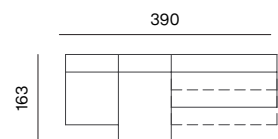

SEAT XL 65, BACKREST S LOW (2X), BACKREST XL HIGH
dimensions w 260 x d 98 x h 70 cm

SEAT M 98, SEAT XL 65, BACKREST S HIGH, BACKREST L LOW, BACKREST XL HIGH (OPTION B)
dimensions w 325 x d 163 x h 70 cm

SEAT M 98, SEAT XL 65, BACKREST S HIGH, BACKREST S LOW, BACKREST L LOW, BACKREST XL HIGH
dimensions w 358 x d 163 x h 70 cm

SEAT M 98, SEAT M 130, SEAT XL 65, BACKREST S HIGH, BACKREST M HIGH, BACKREST XL HIGH
dimensions w 358 x d 293 x h 70 cm

SPECIFICATIONS AND TECHNICAL DRAWING

2SEATER, SEAT S 98, BACKREST S HIGH, BACKREST M LOW
 dimensions w 325 x d 130 x h 70 cm

2SEATER, SEAT S 98, BACKREST S HIGH, BACKREST S LOW
 dimensions w 325 x d 130 x h 70 cm

2SEATER, SEAT S 98, BACKREST S HIGH, BACKREST S LOW, BACKREST M LOW
 dimensions w 358 x d 130 x h 70 cm

2SEATER, SEAT S 98, SEAT M 98, BACKREST S HIGH (2X)
 dimensions w 390 x d 163 x h 70 cm

CHAISE LONGUE 98, SEAT S 98, SEAT XL 65, BACKREST S HIGH, BACKREST XL HIGH
 dimensions w 390 x d 163 x h 70 cm
 opened: w 390 x d 195 x h 70 cm