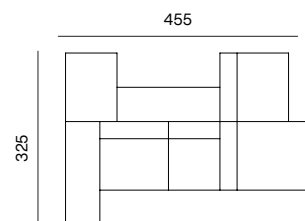

2SEATER, SEAT S 98, BACKREST S HIGH, BACKREST S LOW, BACKREST M LOW
 dimensions w 358 x d 130 x h 70 cm

2SEATER, SEAT S 98, SEAT M 98, BACKREST S HIGH (2X)
 dimensions w 390 x d 163 x h 70 cm

CHAISE LONGUE 98, SEAT S 98, SEAT XL 65, BACKREST S HIGH, BACKREST XL HIGH
 dimensions w 390 x d 163 x h 70 cm
 opened: w 390 x d 195 x h 70 cm

2SEATER, CHAISE LONGUE 98, SEAT S 98, BACKREST S HIGH
 dimensions w 390 x d 163 x h 70 cm
 opened: w 390 x d 195 x h 70 cm

2SEATER, SEAT S 98 (2X), SEAT M 98 (2X), SEAT XL 65, BACKREST XL HIGH
 dimensions w 390 x d 293 x h 70 cm

2SEATER, CHAISE LONGUE 98, SEAT S 98 (2X), SEAT M 98, SEAT XL 65, BACKREST S HIGH
 dimensions w 390 x d 293 x h 70 cm
 opened: w 390 x d 325 x h 70 cm

2SEATER (2X), SEAT S 98 (2X), SEAT M 98 (2X)
 dimensions w 390 x d 293 x h 70 cm

SEAT S 98, SEAT M 98 (3X), SEAT M 130, SEAT XL 65 (2X), BACKREST S HIGH, BACKREST M HIGH (3X)
 dimensions w 455 x d 325 x h 70 cm

SEAT S 65 (3X), SEAT S 98 (2X), BACKREST S HIGH (2X), BACKREST XL HIGH
 dimensions w 228 x d 390 x h 70 cm