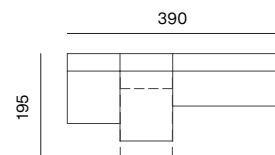

SEAT XL 65, BACKREST S LOW (2X), BACKREST XL HIGH
dimensions w 260 x d 98 x h 70 cm

SEAT M 98, SEAT XL 65, BACKREST S HIGH, BACKREST L LOW, BACKREST XL HIGH (OPTION B)
dimensions w 325 x d 163 x h 70 cm

SEAT M 98, SEAT XL 65, BACKREST S HIGH, BACKREST S LOW, BACKREST L LOW, BACKREST XL HIGH
dimensions w 358 x d 163 x h 70 cm

SEAT M 98, SEAT M 130, SEAT XL 65, BACKREST S HIGH, BACKREST M HIGH, BACKREST XL HIGH
dimensions w 358 x d 293 x h 70 cm

SPECIFICATIONS AND TECHNICAL DRAWING

2SEATER, SEAT S 98, BACKREST S HIGH, BACKREST M LOW
 dimensions w 325 x d 130 x h 70 cm

2SEATER, SEAT S 98, BACKREST S HIGH, BACKREST S LOW
 dimensions w 325 x d 130 x h 70 cm

2SEATER, SEAT S 98, BACKREST S HIGH, BACKREST S LOW, BACKREST M LOW
 dimensions w 358 x d 130 x h 70 cm

2SEATER, SEAT S 98, SEAT M 98, BACKREST S HIGH (2X)
 dimensions w 390 x d 163 x h 70 cm

CHAISE LONGUE 98, SEAT S 98, SEAT XL 65, BACKREST S HIGH, BACKREST XL HIGH
 dimensions w 390 x d 163 x h 70 cm
 opened: w 390 x d 195 x h 70 cm