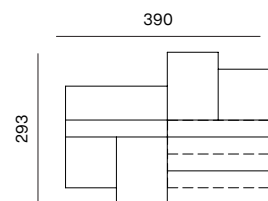

SEAT M 98, SEAT XL 65, BACKREST S HIGH, BACKREST S LOW, BACKREST L LOW, BACKREST XL HIGH
dimensions w 358 x d 163 x h 70 cm

SEAT M 98, SEAT M 130, SEAT XL 65, BACKREST S HIGH, BACKREST M HIGH, BACKREST XL HIGH
dimensions w 358 x d 293 x h 70 cm

SPECIFICATIONS AND TECHNICAL DRAWING

2SEATER, SEAT S 98, BACKREST S HIGH, BACKREST M LOW
 dimensions w 325 x d 130 x h 70 cm

2SEATER, SEAT S 98, BACKREST S HIGH, BACKREST S LOW
 dimensions w 325 x d 130 x h 70 cm

2SEATER, SEAT S 98, BACKREST S HIGH, BACKREST S LOW, BACKREST M LOW
 dimensions w 358 x d 130 x h 70 cm

2SEATER, SEAT S 98, SEAT M 98, BACKREST S HIGH (2X)
 dimensions w 390 x d 163 x h 70 cm

CHAISE LONGUE 98, SEAT S 98, SEAT XL 65, BACKREST S HIGH, BACKREST XL HIGH
 dimensions w 390 x d 163 x h 70 cm
 opened: w 390 x d 195 x h 70 cm

2SEATER, CHAISE LONGUE 98, SEAT S 98, BACKREST S HIGH
 dimensions w 390 x d 163 x h 70 cm
 opened: w 390 x d 195 x h 70 cm

2SEATER, SEAT S 98 (2X), SEAT M 98 (2X), SEAT XL 65, BACKREST XL HIGH
 dimensions w 390 x d 293 x h 70 cm