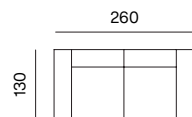

MATTRESS
dimensions w 97,5 x d 195 x h 37,5 cm

CHAISE LOUNGE 130
dimensions w 130 x d 162,5 x h 70 cm

MATTRESS
dimensions w 130 x d 195 x h 37,5 cm

SPECIFICATIONS AND TECHNICAL DRAWING

POSSIBLE COMPOSITIONS

SEAT S 98, BACKREST HIGH
dimensions w 98 x d 130 x h 70 cm

SEAT S 98 (2X), BACKREST S HIGH (2X)
dimensions w 195 x d 130 x h 70 cm

SEAT S 98 (3X), BACKREST S HIGH (3X)
dimensions w 293 x d 130 x h 70 cm

2SEATER
dimensions w 195 x d 98 x h 70 cm
opened: w 195 x d 130 x h 70 cm

2SEATER, BACKREST S LOW (OPTION A)
dimensions w 228 x d 98 x h 70 cm
opened: w 228 x d 130 x h 70 cm

2SEATER, SEAT S 98, BACKREST S HIGH
dimensions w 293 x d 130 x h 70 cm

SEAT S 98 (3X), SEAT M 98, BACKREST S HIGH (3X)
dimensions w 390 x d 130 x h 70 cm

SEAT S 98, BACKREST S HIGH, BACKREST M LOW (2X)
dimensions w 163 x d 130 x h 70 cm

SEAT S 98 (2X), BACKREST S HIGH (2X), BACKREST M LOW (2X)
dimensions w 260 x d 130 x h 70 cm