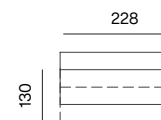

SEAT S 98, BACKREST HIGH
dimensions w 98 x d 130 x h 70 cm

SEAT S 98 (2X), BACKREST S HIGH (2X)
dimensions w 195 x d 130 x h 70 cm

SEAT S 98 (3X), BACKREST S HIGH (3X)
dimensions w 293 x d 130 x h 70 cm

SEAT S 98 (3X), SEAT M 98, BACKREST S HIGH (3X)
dimensions w 390 x d 130 x h 70 cm

SEAT S 98, BACKREST S HIGH, BACKREST M LOW (2X)
dimensions w 163 x d 130 x h 70 cm

SEAT S 98 (2X), BACKREST S HIGH (2X), BACKREST M LOW (2X)
dimensions w 260 x d 130 x h 70 cm

2SEATER, BACKREST S LOW (OPTION B)
dimensions w 228 x d 98 x h 70 cm
opened: w 228 x d 130 x h 70 cm

2SEATER, BACKREST S LOW (2X)
dimensions w 260 x d 98 x h 70 cm
opened: w 260 x d 130 x h 70 cm

SEAT S 98, SEAT M 98, SEAT XL 65, BACKREST S HIGH (2X), BACKREST XL HIGH
dimensions w 390 x d 163 x h 70 cm

SEAT S 98 (3X), BACKREST S HIGH (3X), BACKREST M LOW (2X)
dimensions w 358 x d 130 x h 70 cm

SEAT S 98 (3X), SEAT M 98, BACKREST S HIGH (3X), BACKREST M LOW (2X)
dimensions w 455 x d 130 x h 70 cm

SEAT XL 65, BACKREST XL HIGH
dimensions w 195 x d 98 x h 70 cm