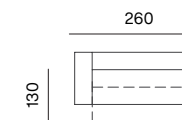

2SEATER
dimensions w 195 x d 98 x h 70 cm
opened: w 195 x d 130 x h 70 cm

2SEATER, BACKREST S LOW (OPTION A)
dimensions w 228 x d 98 x h 70 cm
opened: w 228 x d 130 x h 70 cm

2SEATER, SEAT S 98, BACKREST S HIGH
dimensions w 293 x d 130 x h 70 cm

SEAT S 98 (3X), SEAT M 98, BACKREST S HIGH (3X)
dimensions w 390 x d 130 x h 70 cm

SEAT S 98, BACKREST S HIGH, BACKREST M LOW (2X)
dimensions w 163 x d 130 x h 70 cm

SEAT S 98 (2X), BACKREST S HIGH (2X), BACKREST M LOW (2X)
dimensions w 260 x d 130 x h 70 cm

2SEATER, BACKREST S LOW (OPTION B)
dimensions w 228 x d 98 x h 70 cm
opened: w 228 x d 130 x h 70 cm

2SEATER, BACKREST S LOW (2X)
dimensions w 260 x d 98 x h 70 cm
opened: w 260 x d 130 x h 70 cm

SEAT S 98, SEAT M 98, SEAT XL 65, BACKREST S HIGH (2X), BACKREST XL HIGH
dimensions w 390 x d 163 x h 70 cm

SEAT S 98 (3X), BACKREST S HIGH (3X), BACKREST M LOW (2X)
dimensions w 358 x d 130 x h 70 cm

SEAT S 98 (3X), SEAT M 98, BACKREST S HIGH (3X), BACKREST M LOW (2X)
dimensions w 455 x d 130 x h 70 cm

SEAT XL 65, BACKREST XL HIGH
dimensions w 195 x d 98 x h 70 cm