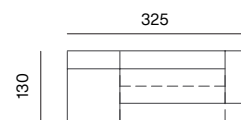

SEAT S 98 (2X), SEAT M 98 (2X), SEAT XL 65 (2X), BACKREST XL HIGH (2X)
dimensions w 390 x d 293 x h 70 cm

SEAT XL 65, BACKREST S LOW, BACKREST XL HIGH
dimensions w 228 x d 98 x h 70 cm

SEAT XL 65, BACKREST S LOW, BACKREST XL HIGH
dimensions w 228 x d 98 x h 70 cm

SEAT XL 65, BACKREST S LOW (2X), BACKREST XL HIGH
dimensions w 260 x d 98 x h 70 cm

SEAT M 98, SEAT XL 65, BACKREST S HIGH, BACKREST L LOW, BACKREST XL HIGH (OPTION B)
dimensions w 325 x d 163 x h 70 cm

SEAT M 98, SEAT XL 65, BACKREST S HIGH, BACKREST S LOW, BACKREST L LOW, BACKREST XL HIGH
dimensions w 358 x d 163 x h 70 cm

SEAT M 98, SEAT M 130, SEAT XL 65, BACKREST S HIGH, BACKREST M HIGH, BACKREST XL HIGH
dimensions w 358 x d 293 x h 70 cm

SPECIFICATIONS AND TECHNICAL DRAWING

2SEATER, SEAT S 98, BACKREST S HIGH, BACKREST M LOW
 dimensions w 325 x d 130 x h 70 cm

2SEATER, SEAT S 98, BACKREST S HIGH, BACKREST S LOW
 dimensions w 325 x d 130 x h 70 cm