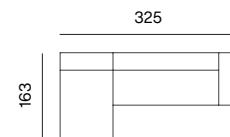

SEAT M 98, SEAT XL 65, BACKREST S HIGH, BACKREST XL HIGH
dimensions w 293 x d 163 x h 70 cm

SEAT M 98, SEAT XL 65, BACKREST S HIGH, BACKREST L LOW, BACKREST XL HIGH (OPTION A)
dimensions w 325 x d 163 x h 70 cm

SEAT S 98 (2X), SEAT M 98 (2X), SEAT XL 65 (2X), BACKREST XL HIGH (2X)
dimensions w 390 x d 293 x h 70 cm

SEAT XL 65, BACKREST S LOW, BACKREST XL HIGH
dimensions w 228 x d 98 x h 70 cm

SEAT XL 65, BACKREST S LOW, BACKREST XL HIGH
dimensions w 228 x d 98 x h 70 cm

SEAT XL 65, BACKREST S LOW (2X), BACKREST XL HIGH
dimensions w 260 x d 98 x h 70 cm

SEAT M 98, SEAT XL 65, BACKREST S HIGH, BACKREST L LOW, BACKREST XL HIGH (OPTION B)
dimensions w 325 x d 163 x h 70 cm

SEAT M 98, SEAT XL 65, BACKREST S HIGH, BACKREST S LOW, BACKREST L LOW, BACKREST XL HIGH
dimensions w 358 x d 163 x h 70 cm

SEAT M 98, SEAT M 130, SEAT XL 65, BACKREST S HIGH, BACKREST M HIGH, BACKREST XL HIGH
dimensions w 358 x d 293 x h 70 cm