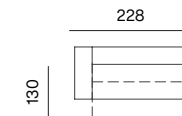

MATTRESS
dimensions w 97,5 x d 195 x h 37,5 cm

CHAISE LOUNGE 130
dimensions w 130 x d 162,5 x h 70 cm

MATTRESS
dimensions w 130 x d 195 x h 37,5 cm

SPECIFICATIONS AND TECHNICAL DRAWING

POSSIBLE COMPOSITIONS

SEAT S 98, BACKREST HIGH
dimensions w 98 x d 130 x h 70 cm

SEAT S 98 (2X), BACKREST S HIGH (2X)
dimensions w 195 x d 130 x h 70 cm

SEAT S 98 (3X), BACKREST S HIGH (3X)
dimensions w 293 x d 130 x h 70 cm

2SEATER
dimensions w 195 x d 98 x h 70 cm
opened: w 195 x d 130 x h 70 cm

2SEATER, BACKREST S LOW (OPTION A)
dimensions w 228 x d 98 x h 70 cm
opened: w 228 x d 130 x h 70 cm

2SEATER, SEAT S 98, BACKREST S HIGH
dimensions w 293 x d 130 x h 70 cm

SEAT S 98 (3X), SEAT M 98, BACKREST S HIGH (3X)
dimensions w 390 x d 130 x h 70 cm

SEAT S 98, BACKREST S HIGH, BACKREST M LOW (2X)
dimensions w 163 x d 130 x h 70 cm

SEAT S 98 (2X), BACKREST S HIGH (2X), BACKREST M LOW (2X)
dimensions w 260 x d 130 x h 70 cm