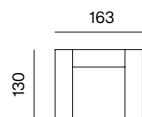

SEAT S 98, BACKREST HIGH
dimensions w 98 x d 130 x h 70 cm

SEAT S 98 (2X), BACKREST S HIGH (2X)
dimensions w 195 x d 130 x h 70 cm

SEAT S 98 (3X), BACKREST S HIGH (3X)
dimensions w 293 x d 130 x h 70 cm

2SEATER
dimensions w 195 x d 98 x h 70 cm
opened: w 195 x d 130 x h 70 cm

2SEATER, BACKREST S LOW (OPTION A)
dimensions w 228 x d 98 x h 70 cm
opened: w 228 x d 130 x h 70 cm

2SEATER, SEAT S 98, BACKREST S HIGH
dimensions w 293 x d 130 x h 70 cm

SEAT S 98 (3X), SEAT M 98, BACKREST S HIGH (3X)
dimensions w 390 x d 130 x h 70 cm

SEAT S 98, BACKREST S HIGH, BACKREST M LOW (2X)
dimensions w 163 x d 130 x h 70 cm

SEAT S 98 (2X), BACKREST S HIGH (2X), BACKREST M LOW (2X)
dimensions w 260 x d 130 x h 70 cm

2SEATER, BACKREST S LOW (OPTION B)
dimensions w 228 x d 98 x h 70 cm
opened: w 228 x d 130 x h 70 cm

2SEATER, BACKREST S LOW (2X)
dimensions w 260 x d 98 x h 70 cm
opened: w 260 x d 130 x h 70 cm

SEAT S 98, SEAT M 98, SEAT XL 65, BACKREST S HIGH (2X), BACKREST XL HIGH
dimensions w 390 x d 163 x h 70 cm