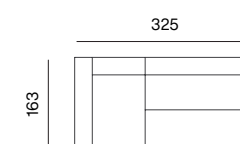

2SEATER, BACKREST S LOW (OPTION B)
dimensions w 228 x d 98 x h 70 cm
opened: w 228 x d 130 x h 70 cm

2SEATER, BACKREST S LOW (2X)
dimensions w 260 x d 98 x h 70 cm
opened: w 260 x d 130 x h 70 cm

SEAT S 98, SEAT M 98, SEAT XL 65, BACKREST S HIGH (2X), BACKREST XL HIGH
dimensions w 390 x d 163 x h 70 cm

SEAT S 98 (3X), BACKREST S HIGH (3X), BACKREST M LOW (2X)
dimensions w 358 x d 130 x h 70 cm

SEAT S 98 (3X), SEAT M 98, BACKREST S HIGH (3X), BACKREST M LOW (2X)
dimensions w 455 x d 130 x h 70 cm

SEAT XL 65, BACKREST XL HIGH
dimensions w 195 x d 98 x h 70 cm

SEAT M 98, SEAT XL 65, BACKREST S HIGH, BACKREST XL HIGH
dimensions w 293 x d 163 x h 70 cm

SEAT M 98, SEAT XL 65, BACKREST S HIGH, BACKREST L LOW, BACKREST XL HIGH (OPTION A)
dimensions w 325 x d 163 x h 70 cm

SEAT S 98 (2X), SEAT M 98 (2X), SEAT XL 65 (2X), BACKREST XL HIGH (2X)
dimensions w 390 x d 293 x h 70 cm

SEAT XL 65, BACKREST S LOW, BACKREST XL HIGH
dimensions w 228 x d 98 x h 70 cm

SEAT XL 65, BACKREST S LOW, BACKREST XL HIGH
dimensions w 228 x d 98 x h 70 cm