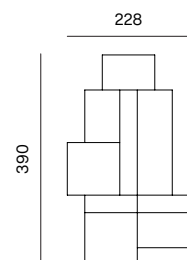

2SEATER, SEAT S 98, BACKREST S HIGH, BACKREST S LOW, BACKREST M LOW
 dimensions w 358 x d 130 x h 70 cm

2SEATER, SEAT S 98, SEAT M 98, BACKREST S HIGH (2X)
 dimensions w 390 x d 163 x h 70 cm

CHAISE LONGUE 98, SEAT S 98, SEAT XL 65, BACKREST S HIGH, BACKREST XL HIGH
 dimensions w 390 x d 163 x h 70 cm
 opened: w 390 x d 195 x h 70 cm

2SEATER, CHAISE LONGUE 98, SEAT S 98, BACKREST S HIGH
 dimensions w 390 x d 163 x h 70 cm
 opened: w 390 x d 195 x h 70 cm

2SEATER, SEAT S 98 (2X), SEAT M 98 (2X), SEAT XL 65, BACKREST XL HIGH
 dimensions w 390 x d 293 x h 70 cm

2SEATER, CHAISE LONGUE 98, SEAT S 98 (2X), SEAT M 98, SEAT XL 65, BACKREST S HIGH
 dimensions w 390 x d 293 x h 70 cm
 opened: w 390 x d 325 x h 70 cm

2SEATER (2X), SEAT S 98 (2X), SEAT M 98 (2X)
 dimensions w 390 x d 293 x h 70 cm

SEAT S 98, SEAT M 98 (3X), SEAT M 130, SEAT XL 65 (2X), BACKREST S HIGH, BACKREST M HIGH (3X)
 dimensions w 455 x d 325 x h 70 cm

SEAT S 65 (3X), SEAT S 98 (2X), BACKREST S HIGH (2X), BACKREST XL HIGH
 dimensions w 228 x d 390 x h 70 cm