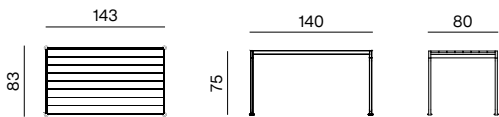

**CHAIR**  
dimensions 54 x 55 x 80 cm

**CHAIR + METAL ARMRESTS**  
dimensions 60 x 55 x 80 cm

**CHAIR + WOODEN ARMRESTS**  
dimensions 60 x 56 x 80 cm

**BARSTOOL**  
dimensions 47 x 49 x 80 cm

SPECIFICATIONS AND TECHNICAL DRAWING

STRUCTURE	metal tube $\varnothing 25$ mm + inox plate + powder coating (tables)
TABLE TOP	inox slats + powder coating / solid wood slats + outdoor lacquer

*table information website*

*low table information website*

**TABLE**  
dimensions 83 x 83 x 75 cm

**LOW TABLE**  
dimensions 95 x 95 x 40 cm

**TABLE**  
dimensions 143 x 83 x 75 cm

**TABLE EXTENSION**  
dimensions 50 (37) x 75 x 4 cm

STRUCTURE	metal + powder coating
TABLE TOP	inox plate + powder coating

*side table information website*

**SIDE TABLE**  
dimensions 45 x 54 x 40 cm