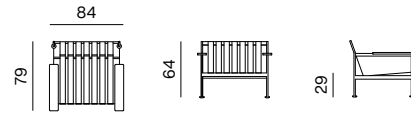

F A C T O R Y

Jugo

SPECIFICATIONS AND TECHNICAL DRAWING

STRUCTURE	metal tube $\varnothing$ 16 mm + powder coating (3seater)
BASE	metal tube $\varnothing$ 16 mm + powder coating
SEAT & BACKREST	inox plate + powder coating
ARMRESTS	solid wood + outdoor oil
CUSHION	waterproof fabric (removable)

[sofa information website](#)

[armchair information website](#)

[sunlounger information website](#)

[chair & barstool information website](#)

**ARMCHAIR**  
dimensions 84 x 79 x 64 cm

**LOUNGE ARMCHAIR**  
dimensions 74 x 94 x 72 cm

**3SEATER**  
dimensions 213 x 79 x 64 cm

**SUNLOUNGER**  
dimensions 76 x 210 x 29 cm

**SUNLOUNGER + ARMRESTS**  
dimensions 98 x 210 x 51 cm

**SUNLOUNGER + ARMREST (L/R)**  
dimensions 87 x 210 x 29 cm

*side table information website*

**SIDE TABLE**  
dimensions 45 x 54 x 40 cm