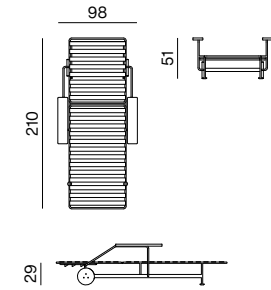

SUNLOUNGER + ARMRESTS
dimensions 98 x 210 x 51 cm