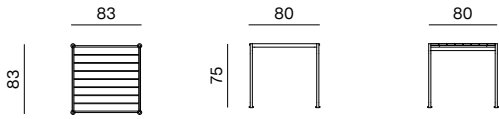

**3SEATER**  
dimensions 213 x 79 x 64 cm

**SUNLOUNGER**  
dimensions 76 x 210 x 29 cm

**SUNLOUNGER + ARMRESTS**  
dimensions 98 x 210 x 51 cm

**SUNLOUNGER + ARMREST (L/R)**  
dimensions 87 x 210 x 29 cm

**CHAIR**  
dimensions 54 x 55 x 80 cm

**CHAIR + METAL ARMRESTS**  
dimensions 60 x 55 x 80 cm

**CHAIR + WOODEN ARMRESTS**  
dimensions 60 x 56 x 80 cm

**BARSTOOL**  
dimensions 47 x 49 x 80 cm

SPECIFICATIONS AND TECHNICAL DRAWING

**TABLE**  
dimensions 83 x 83 x 75 cm

**LOW TABLE**  
dimensions 95 x 95 x 40 cm

**TABLE**  
dimensions 143 x 83 x 75 cm

**TABLE EXTENSION**  
dimensions 50 (37) x 75 x 4 cm

STRUCTURE	metal + powder coating
TABLE TOP	inox plate + powder coating

*side table information website*

**SIDE TABLE**  
dimensions 45 x 54 x 40 cm