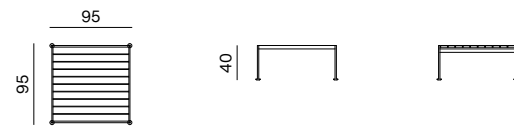

**CHAIR**  
dimensions 54 x 55 x 80 cm

**CHAIR + METAL ARMRESTS**  
dimensions 60 x 55 x 80 cm

**CHAIR + WOODEN ARMRESTS**  
dimensions 60 x 56 x 80 cm

**BARSTOOL**  
dimensions 47 x 49 x 80 cm

SPECIFICATIONS AND TECHNICAL DRAWING

STRUCTURE	metal tube $\varnothing 25$ mm + inox plate + powder coating (tables)
TABLE TOP	inox slats + powder coating / solid wood slats + outdoor lacquer

*table information website*

*low table information website*

**TABLE**  
dimensions 83 x 83 x 75 cm

**LOW TABLE**  
dimensions 95 x 95 x 40 cm

**TABLE**  
dimensions 143 x 83 x 75 cm

**TABLE EXTENSION**  
dimensions 50 (37) x 75 x 4 cm

STRUCTURE	metal + powder coating
TABLE TOP	inox plate + powder coating

*side table information website*

**SIDE TABLE**  
dimensions 45 x 54 x 40 cm