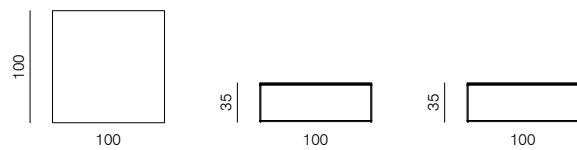

# Frameless collection

by **SANJA KNEZOVIĆ**

The **Frameless** is a member of the Frame family of low tables. The only difference between them is in the thickness of their metal construction. As the name suggests, Frameless appears as the ultimate light object thanks to its gracile slim metal construction. The table can be used to stand alone or arranged in a series in the given framework. The selected height is determined by its position as the main or side table. The frame is made of metal profile with glass or compact panel placed onto it.

SPECIFICATIONS AND TECHNICAL DRAWING

TABLE TOP	compact / glass / quartz
BASE	metal frame 10 x 10 mm + powder coating

[PRODUCT INFORMATION WEBSITE](#)

**LOW TABLE 1**  
dimensions 100 x 100 x 35 cm

**LOW TABLE 2**  
dimensions 100 x 70 x 35 cm

**LOW TABLE 3**  
dimensions 40 x 40 x 55 cm

**LOW TABLE 4**  
dimensions 40 x 40 x 45 cm

**LOW TABLE 5**  
dimensions 40 x 55 x 40 cm

**LOW TABLE 6**  
dimensions 40 x 45 x 40 cm