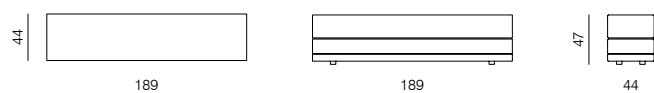

SPECIFICATIONS AND TECHNICAL DRAWING

STRUCTURE	plywood
SEAT	HR foam, polyester wadding
UPHOLSTERY	fabric
BELT	black or brown leather

PRODUCT INFORMATION WEBSITE

**BAVUL BENCH & BED**  
dimensions 189 × 44 × 47 cm