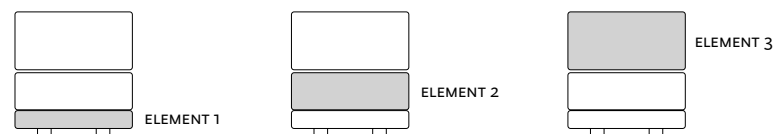

SPECIFICATIONS AND TECHNICAL DRAWING

STRUCTURE	plywood
SEAT	HR foam, polyester wadding
UPHOLSTERY	fabric
BELT	black or brown leather

PRODUCT INFORMATION WEBSITE

**BAVUL BENCH & BED**  
dimensions 189 × 44 × 47 cm