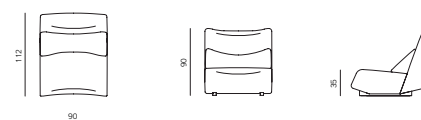

SEAT S + BACKREST HIGH
DIMENSIONS 90X112X90 CM