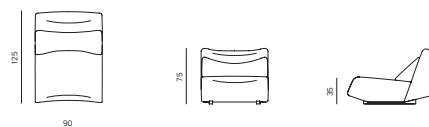

SEAT M + BACKREST LOW
DIMENSIONS 90X125X75 CM