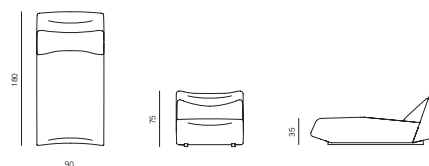

SEAT L + BACKREST LOW
DIMENSIONS 90X180X75 CM