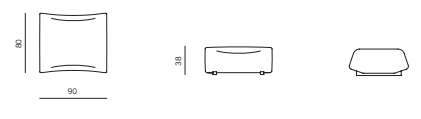

POUF
DIMENSIONS 90X80X38 CM