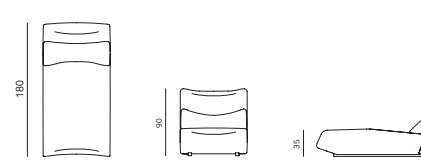

SEAT L + BACKREST HIGH
DIMENSIONS 90X180X90 CM