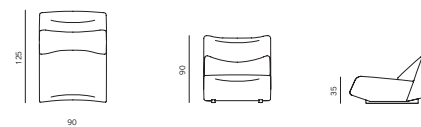

lowlife

by Numen / For Use

specifications

SEAT M + BACKREST LOW
DIMENSIONS 90X125X75 CM

STRUCTURE	plywood, metal
SUSPENSION	GOODSIDE® slats
SEAT & BACKREST	HR foam, polyester wadding
BASE	solid wood + lacquer RAL 9005
UPHOLSTERY	fabric (removable)
DECORATIVE CUSHIONS	feather