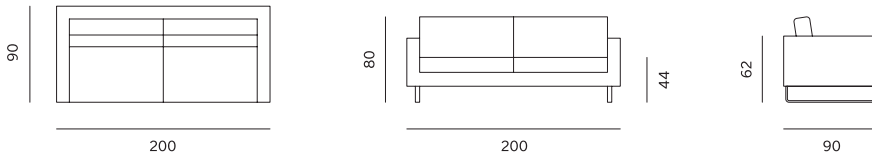

UPHOLSTERY fabric / leather

LUX model with feather filling

ARMCHAIR / FOTELJA

POUF / TABURE

2SEATER / 2SJED

3SEATER / 3SJED

4SEATER / 4SJED