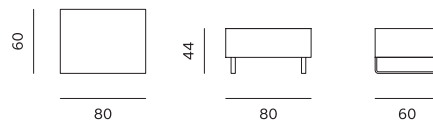

UPHOLSTERY fabric / leather

LUX model with feather filling

ARMCHAIR / FOTELJA

POUF / TABURE

2SEATER / 2SJED

3SEATER / 3SJED

4SEATER / 4SJED