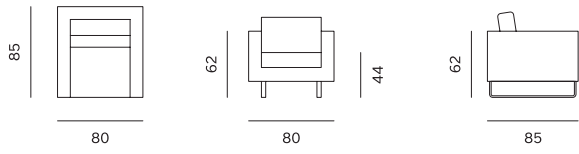

UPHOLSTERY fabric / leather

LUX model with feather filling

ARMCHAIR / FOTELJA

POUF / TABURE

2SEATER / 2SJED

3SEATER / 3SJED

4SEATER / 4SJED