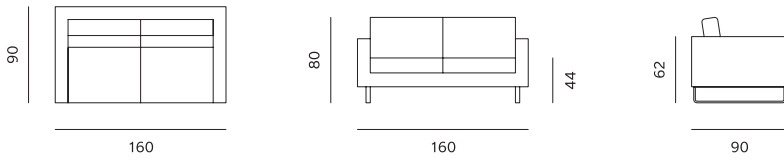

UPHOLSTERY fabric / leather

LUX model with feather filling

ARMCHAIR / FOTELJA

POUF / TABURE

2SEATER / 2SJED

3SEATER / 3SJED

4SEATER / 4SJED