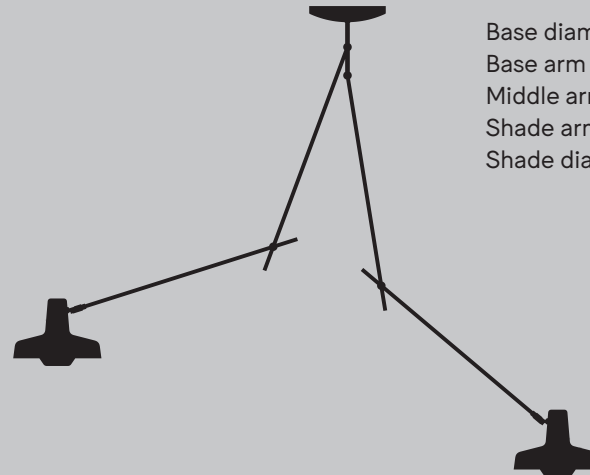

E27 max 70w (not included).

Pendant Lamp
AR-P

Ceiling rose diameter 86 mm
Shade diameter 228 mm

Pendant Lamp Large
AR-P-L

Ceiling rose diameter 86 mm
Shade diameter 450 mm

Cable 2500 mm (custom cable length available on request).
Steel ceiling rose included.

Ceiling Lamp
AR-C

Base diameter 200 mm
Base arm 70 mm
Middle arm 350 mm
Shade arm 350 mm
Shade diameter 228 mm

Ceiling Lamp Double
AR-C2

Base diameter 200 mm
Base arm 140 mm
Middle arm 350 mm
Shade arm 350 mm
Shade diameter 228 mm

Ceiling Lamp Long
AR-C-L

Base diameter 200 mm
Base arm 140 mm
Middle arm 550 mm
Shade arm 550 mm
Shade diameter 228 mm

Ceiling Lamp Long Double
AR-C2-L

Base diameter 200 mm
Base arm 140 mm
Middle arm 550 mm
Shade arm 550 mm
Shade diameter 228 mm

Wall Lamp Long
AR-W-L

Base diameter 100 mm
Base arm length 550 mm
Shade arm length 550 mm
Shade diameter 228 mm

Wall Lamp Short
AR-W-S

Base diameter 100 mm
Base arm length 320 mm
Shade diameter 228 mm

Removable cord included,
length 2500 mm.
On/Off switch on the lamp base.
Arm rotation 180 degrees.