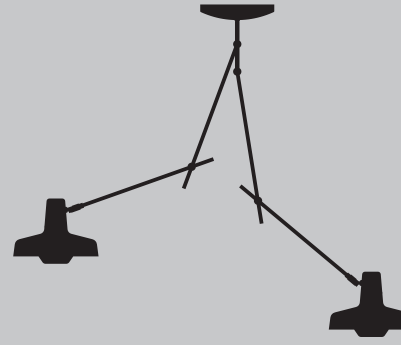

Arigato

Arigato is a worker despite its elegant appearance. Its adjustability and applicability ensure a beautiful performance in various spaces and contexts. The mobility of the shade and the arms of the lamp enable the projection of the light in every direction. And with a solid base that can be rotated 360 degrees, the table version of Arigato can be moved around its axis with a gentle touch. The collection is composed of table, floor, wall, pendant and ceiling lamps that come with a handmade steel body and an aluminium shade in matte black or white powder coating and with different possibilities throughout the collection of 14 types.

Characteristics:

Press spun aluminium lampshade and steel body shaped, welded and assembled by hand. Powder coated. Lampshade rotation 360 degrees. Undershade included.

Colour:

White, Black.

Light Source:

E27 max 70w (not included).

Pendant Lamp
AR-P

Ceiling rose diameter 86 mm
Shade diameter 228 mm

Pendant Lamp Large
AR-P-L

Ceiling rose diameter 86 mm
Shade diameter 450 mm

Cable 2500 mm (custom cable length available on request).
Steel ceiling rose included.

Ceiling Lamp
AR-C

Base diameter 200 mm
Base arm 70 mm
Middle arm 350 mm
Shade arm 350 mm
Shade diameter 228 mm

Ceiling Lamp Double
AR-C2

Base diameter 200 mm
Base arm 140 mm
Middle arm 350 mm
Shade arm 350 mm
Shade diameter 228 mm