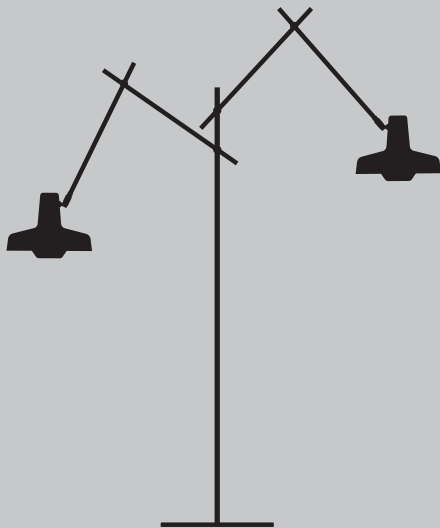

Arigato

Arigato is a worker despite its elegant appearance. Its adjustability and applicability ensure a beautiful performance in various spaces and contexts. The mobility of the shade and the arms of the lamp enable the projection of the light in every direction. And with a solid base that can be rotated 360 degrees, the table version of Arigato can be moved around its axis with a gentle touch. The collection is composed of table, floor, wall, pendant and ceiling lamps that come with a handmade steel body and an aluminium shade in matte black or white powder coating and with different possibilities throughout the collection of 14 types.

Removable cord included,
length 2500 mm.
On/Off switch on the lamp base.
Arm rotation 180 degrees.

Floor Lamp
AR-F

Base diameter 250 mm
Base arm length 1100 mm
Middle arm length 300 mm
Shade arm length 360 mm
Shade diameter 228 mm

Table Lamp Palace
AR-TP

Base diameter 200 mm
Base arm length 350 mm
Shade arm length 350 mm
Shade diameter 228 mm

Table Lamp
AR-T

Base diameter 200 mm
Base arm length 350 mm
Middle arm length 250 mm
Shade arm length 320 mm
Shade diameter 228 mm

Cord length 1300 mm, switch on the
cord 100 mm from the lamp base.
Rotating base.

Arigato's joint system is custom made to hide the cable. It allows you to effortlessly move the lamp with a single gesture, without turning any knobs or levers.