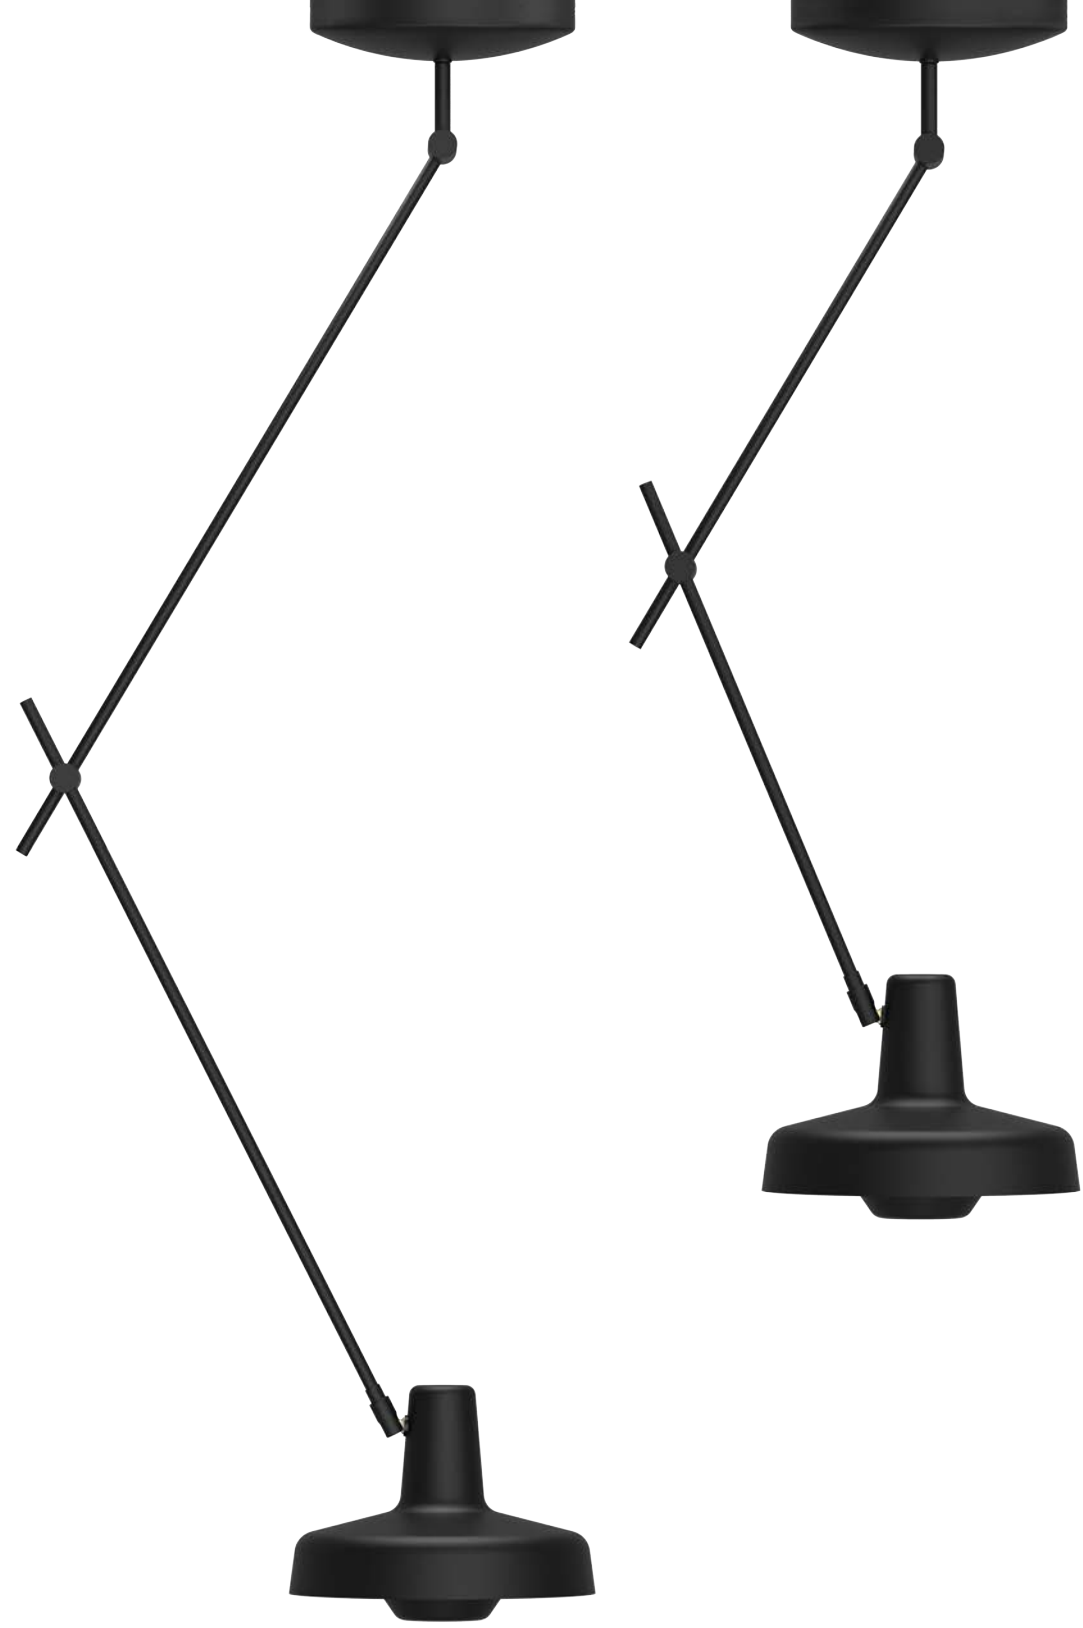

Arigato

Arigato is a worker despite its elegant appearance. Its adjustability and applicability ensure a beautiful performance in various spaces and contexts. The mobility of the shade and the arms of the lamp enable the projection of the light in every direction. And with a solid base that can be rotated 360 degrees, the table version of Arigato can be moved around its axis with a gentle touch. The collection is composed of table, floor, wall, pendant and ceiling lamps that come with a handmade steel body and an aluminium shade in matte black or white powder coating and with different possibilities throughout the collection of 14 types.

Removable cord included,
length 2500 mm.
On/Off switch on the lamp base.
Arm rotation 180 degrees.

Floor Lamp
AR-F

Base diameter 250 mm
Base arm length 1100 mm
Middle arm length 300 mm
Shade arm length 360 mm
Shade diameter 228 mm

Table Lamp Palace
AR-TP

Base diameter 200 mm
Base arm length 350 mm
Shade arm length 350 mm
Shade diameter 228 mm

Table Lamp
AR-T

Base diameter 200 mm
Base arm length 350 mm
Middle arm length 250 mm
Shade arm length 320 mm
Shade diameter 228 mm

Cord length 1300 mm, switch on the
cord 100 mm from the lamp base.
Rotating base.

Arigato's joint system is custom made to hide the cable. It allows you to effortlessly move the lamp with a single gesture, without turning any knobs or levers.