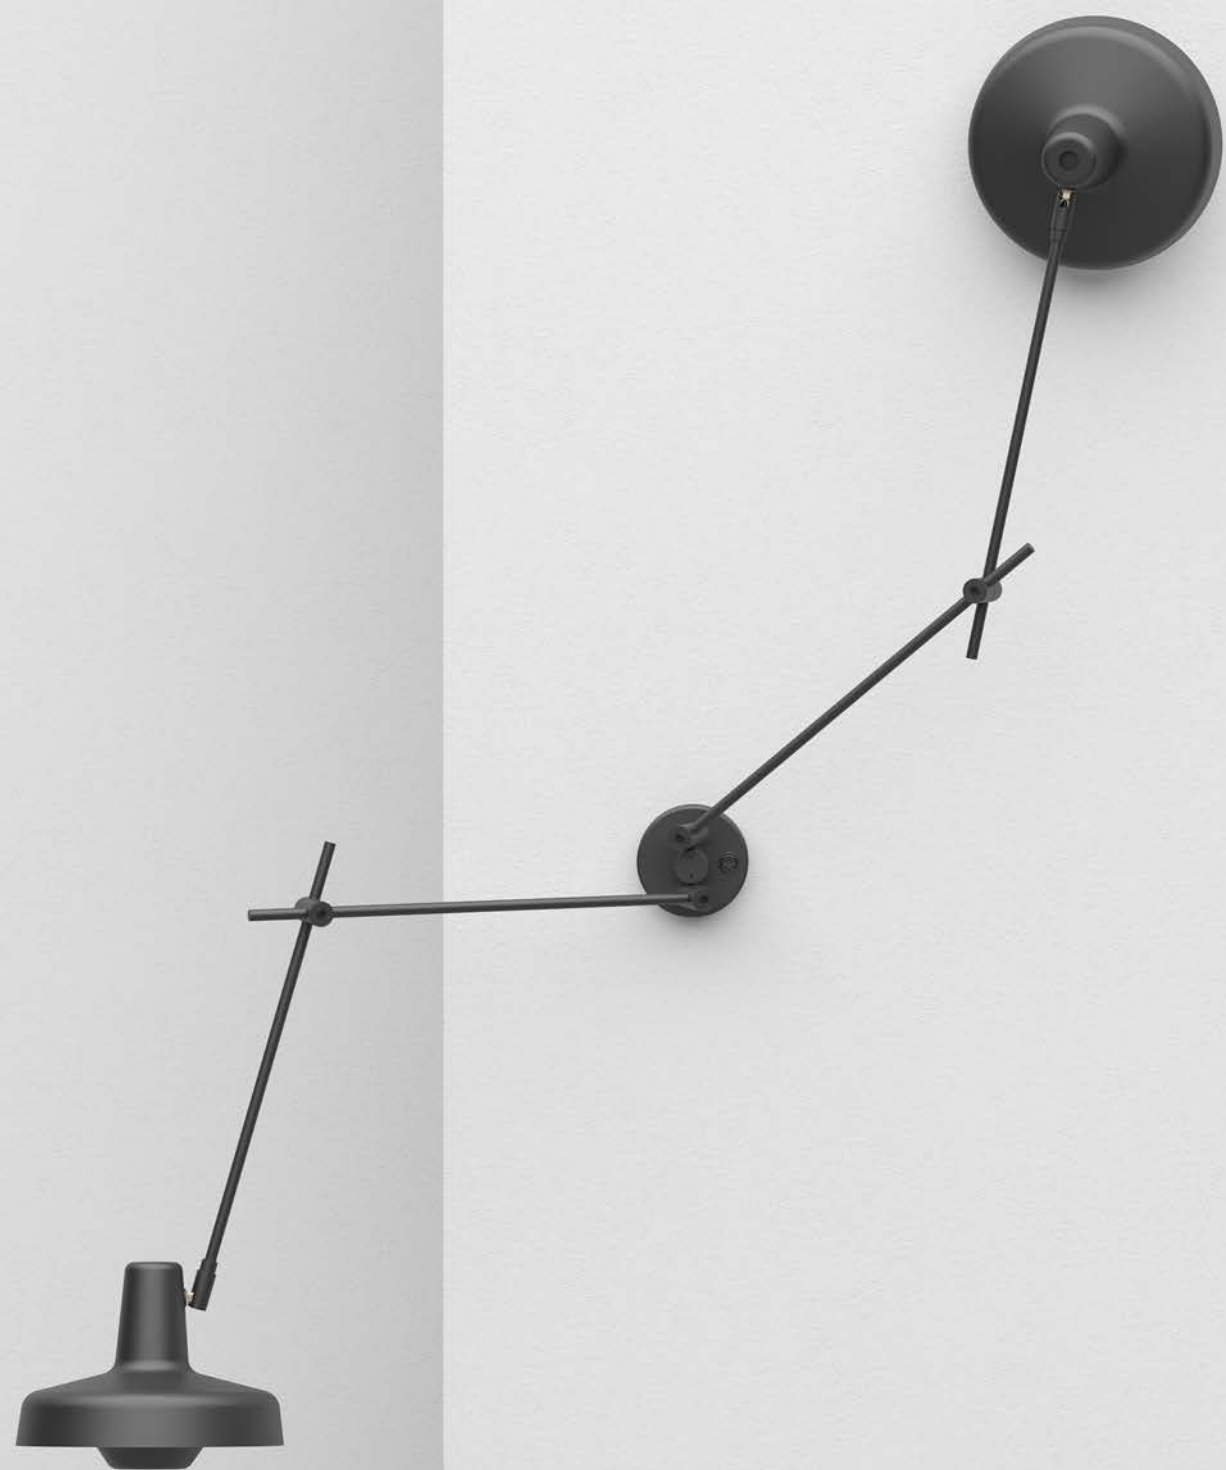

Arigato

Arigato is a worker despite its elegant appearance. Its adjustability and applicability ensure a beautiful performance in various spaces and contexts. The mobility of the shade and the arms of the lamp enable the projection of the light in every direction. And with a solid base that can be rotated 360 degrees, the table version of Arigato can be moved around its axis with a gentle touch. The collection is composed of table, floor, wall, pendant and ceiling lamps that come with a handmade steel body and an aluminium shade in matte black or white powder coating and with different possibilities throughout the collection of 14 types.

Characteristics:

Press spun aluminium lampshade and steel body shaped, welded and assembled by hand. Powder coated. Lampshade rotation 360 degrees. Undershade included.

Colour:

White, Black.

Light Source:

Cord length 1300 mm, switch on the
cord 100 mm from the lamp base.
Rotating base.

Arigato's joint system is custom made to hide the cable. It allows you to effortlessly move the lamp with a single gesture, without turning any knobs or levers.

Arigato's shade joint is made from three different materials, moving it is completely silent.

Arigato

Wall Lamp Short Wall Lamp Wall Lamp Long

Wall Lamp Long

Arigato

Wall Lamp Short

Wall Lamp

Arigato