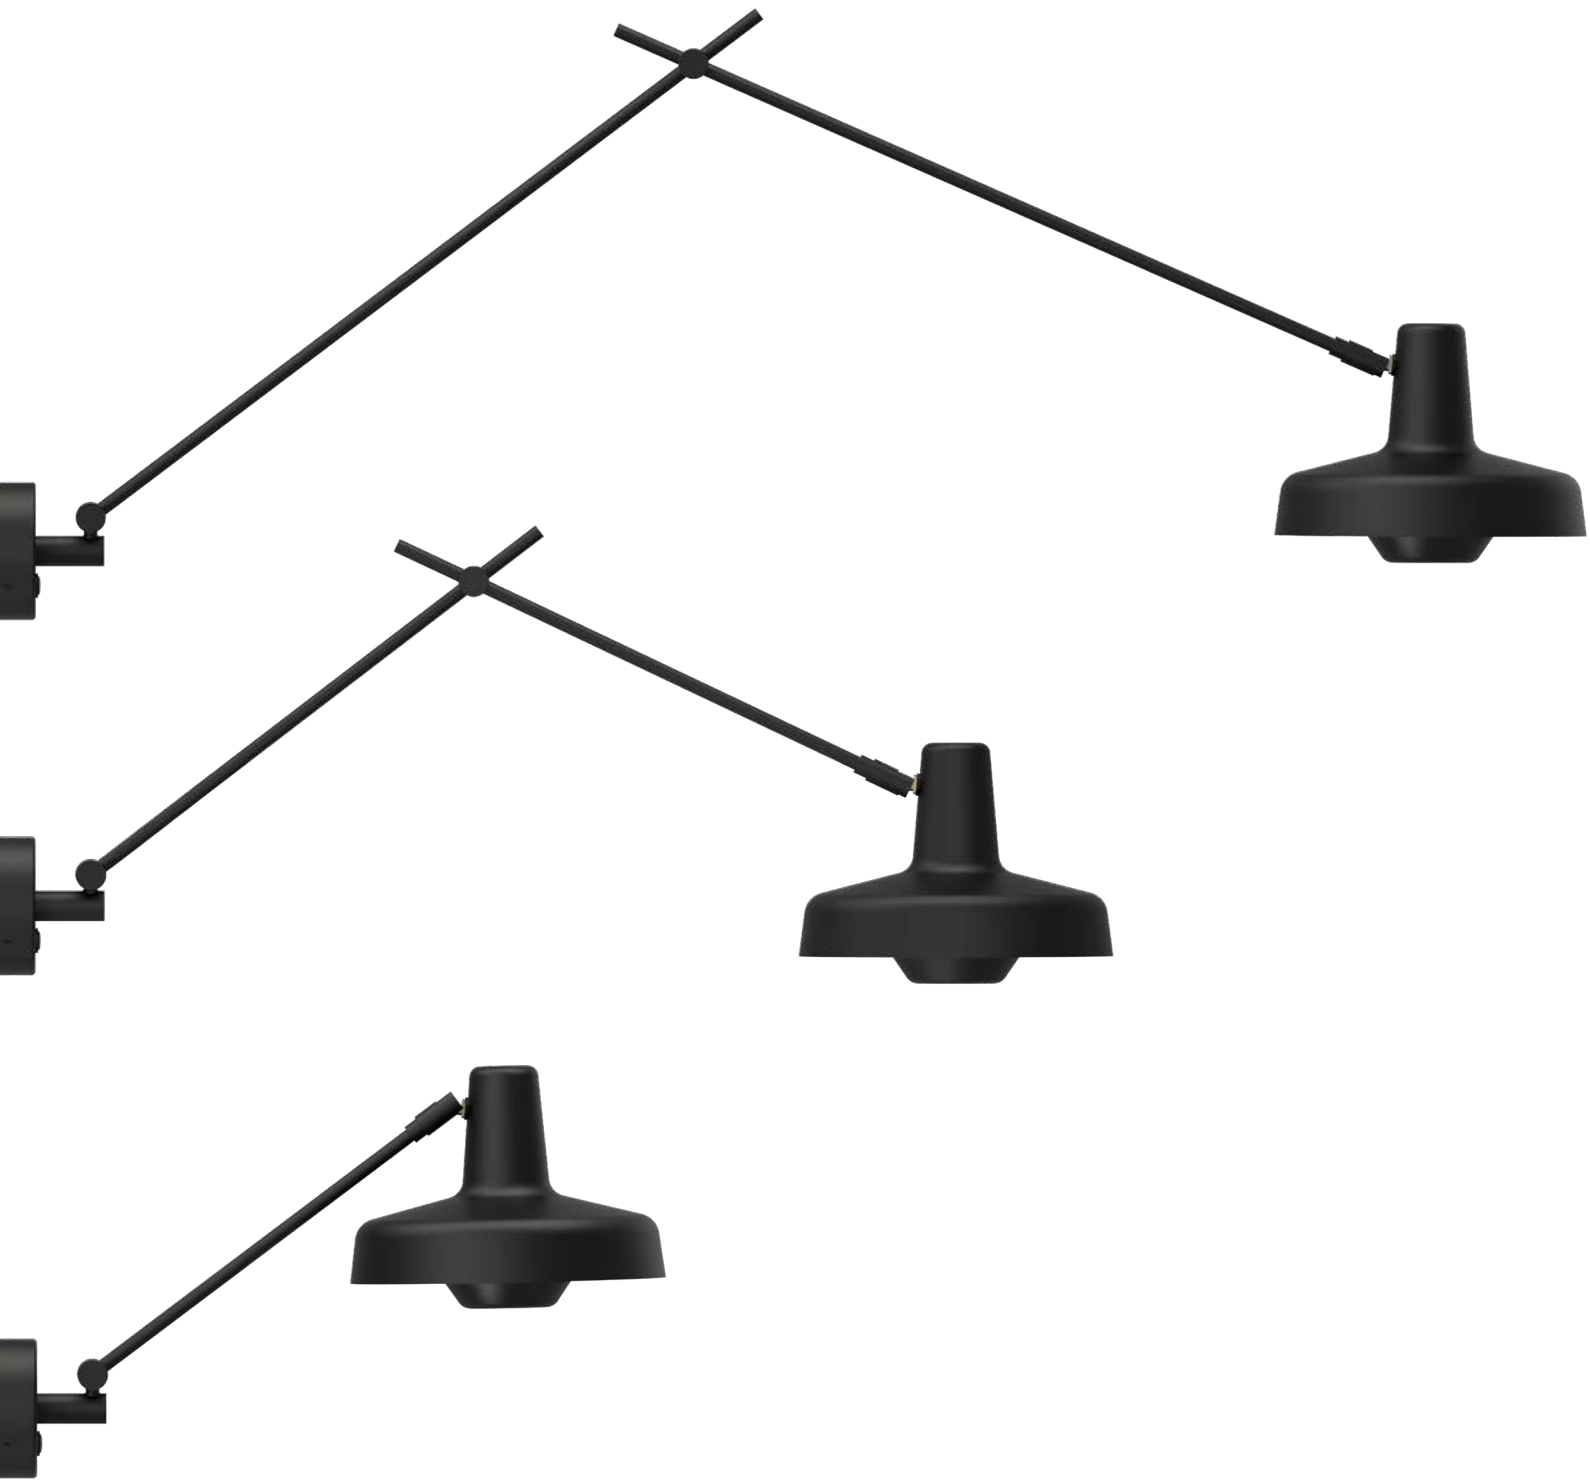

Arigato

Arigato is a worker despite its elegant appearance. Its adjustability and applicability ensure a beautiful performance in various spaces and contexts. The mobility of the shade and the arms of the lamp enable the projection of the light in every direction. And with a solid base that can be rotated 360 degrees, the table version of Arigato can be moved around its axis with a gentle touch. The collection is composed of table, floor, wall, pendant and ceiling lamps that come with a handmade steel body and an aluminium shade in matte black or white powder coating and with different possibilities throughout the collection of 14 types.

Floor Lamp Double
AR-F2

Base diameter 300 mm
Base arm length 1100 mm
Middle arm length 300 mm
Shade arm length 360 mm
Shade diameter 228 mm

Cord length 1600 mm, switch on the
cord 500 mm from the lamp base.

Cord length 1300 mm, switch on the
cord 100 mm from the lamp base.
Rotating base.

Arigato's joint system is custom made to hide the cable. It allows you to effortlessly move the lamp with a single gesture, without turning any knobs or levers.

Arigato's shade joint is made from three different materials, moving it is completely silent.

Arigato

Wall Lamp Short Wall Lamp Wall Lamp Long

Wall Lamp Long

Arigato

Wall Lamp Short

Wall Lamp

Arigato