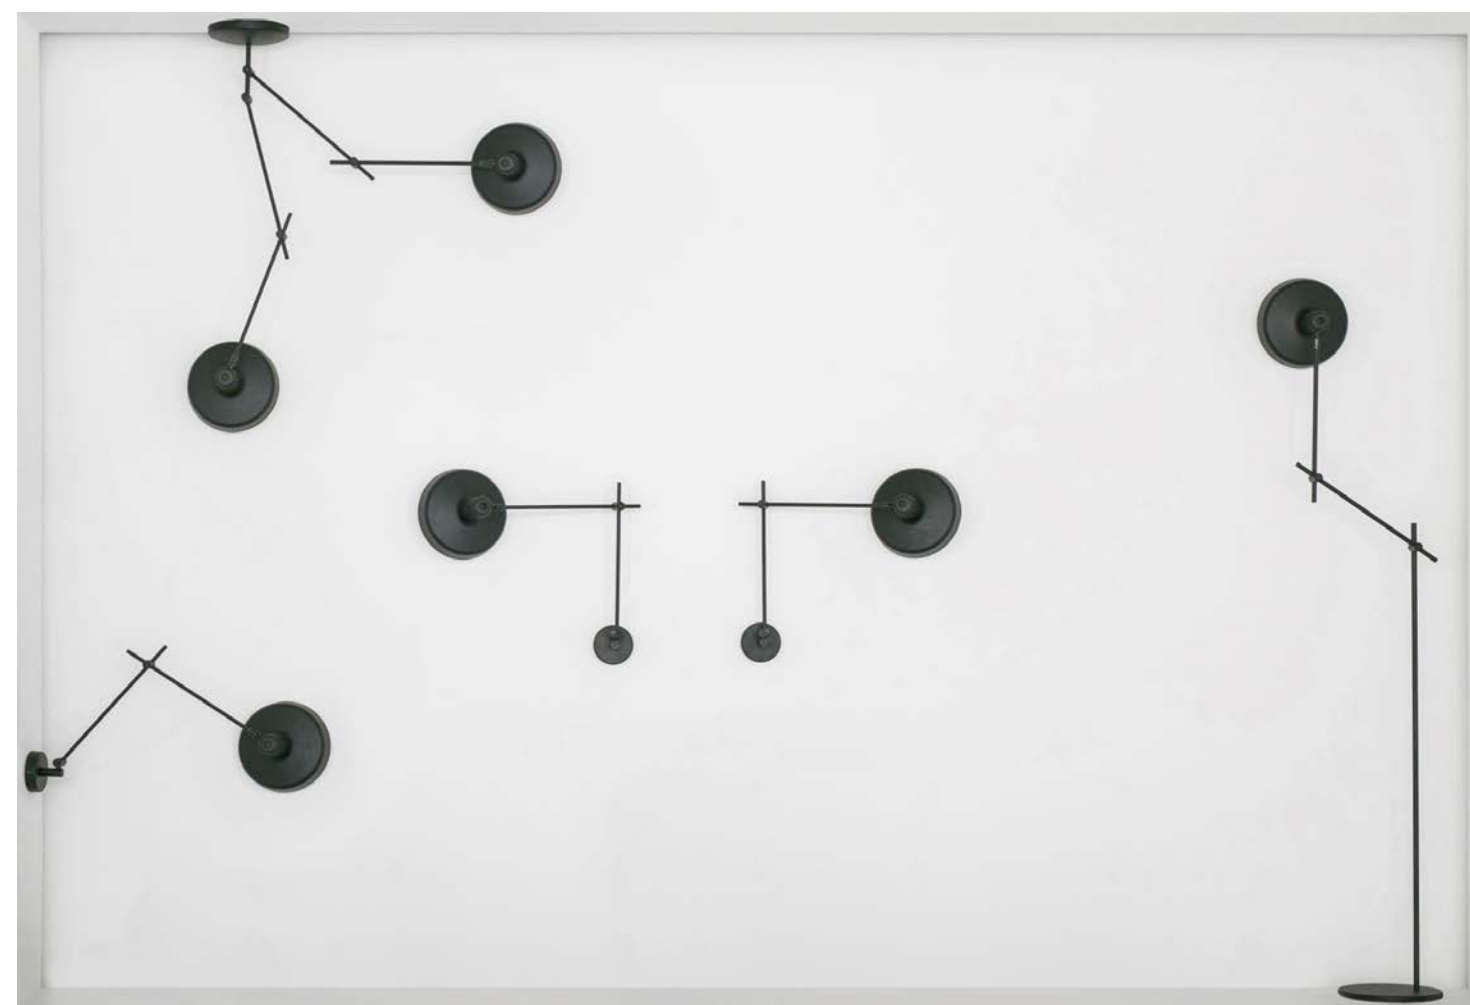

Arigato

Arigato is a worker despite its elegant appearance. Its adjustability and applicability ensure a beautiful performance in various spaces and contexts. The mobility of the shade and the arms of the lamp enable the projection of the light in every direction. And with a solid base that can be rotated 360 degrees, the table version of Arigato can be moved around its axis with a gentle touch. The collection is composed of table, floor, wall, pendant and ceiling lamps that come with a handmade steel body and an aluminium shade in matte black or white powder coating and with different possibilities throughout the collection of 14 types.

Characteristics:

Press spun aluminium lampshade and steel body shaped, welded and assembled by hand. Powder coated. Lampshade rotation 360 degrees. Undershade included.

Colour:

White, Black.

Light Source:

E27 max 70w (not included).

Pendant Lamp
AR-P

Ceiling rose diameter 86 mm
Shade diameter 228 mm

Pendant Lamp Large
AR-P-L

Ceiling rose diameter 86 mm
Shade diameter 450 mm

Cable 2500 mm (custom cable length available on request).
Steel ceiling rose included.

Removable cord included,
length 2500 mm.
On/Off switch on the lamp base.
Arm rotation 180 degrees.

Floor Lamp
AR-F

Base diameter 250 mm
Base arm length 1100 mm
Middle arm length 300 mm
Shade arm length 360 mm
Shade diameter 228 mm